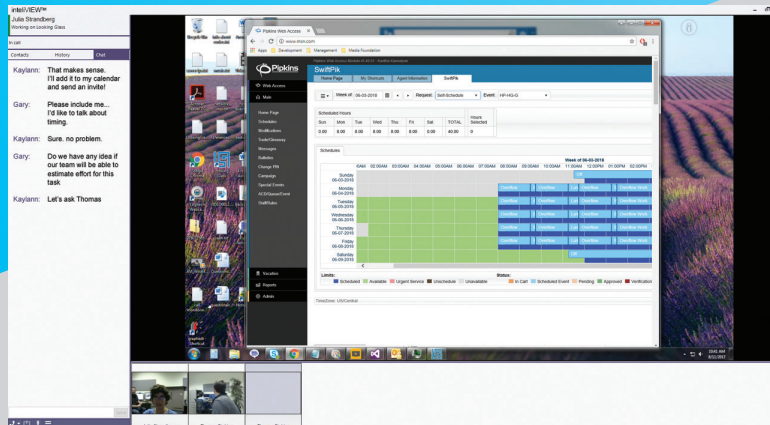

^ Multi-station video conference in progress.

^ Screen-sharing as team members collaborate.

Screen Sharing for Mentoring & Collaboration

Work together just like you are sitting side by side no matter where you are.

Multi-Station Video Conferencing

Initiate a meeting as soon as you see all team members are available in their daily schedules. No need to send invites.

Instant Messaging

Forget about standalone IM apps. Workers and supervisors can send messages to each other for quick communication.

Monitoring of Camera & Screen

Monitor workers in real time to ensure that they are performing at expected levels.

Recording from Camera & Screen

Use recordings to document performance and for mentoring your team members.

*future functionality

Video Interviewing

Enhance your recruiting efforts through the use of video interviews for HomeBoarding™.